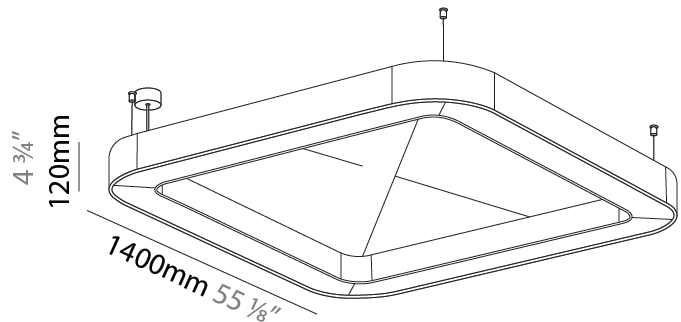

1. To build a product code in our configurator select the specify button on the base model # product page
2. To build a manual product code on this datasheet choose from the options listed below in blue font and add the suffix to the base model #

GENERAL

Series: Quantum Acoustic
Brand: Prolicht
Division: Architectural
Mounting Type: Suspension
Mounting Location: Ceiling
Subcategory: Acoustic

PHYSICAL

Shape: Round
Length (mm): 1400
Length (in): 55 1/8
Width (mm): 1400
Width (in): 55 1/8
Height (mm): 120
Height (in): 4 3/4
Light Distribution: Direct
Diffuser: PMMA - Opal / Micro-Prism
Fixture Finish: SSR / BKV / CWI / CRY / HAB / UFT / ITA / RUA / FTG / MYG / LOD / PUS / FRO / FUP / KIA / POP / BLS / SPG / MEY / GOH / GUM / CHC / COM / ABZ / JAG / OBR / MOS / ROR
Accent Finish: ANC / ASH / BNA / BTC / BZE / CEL / EGG / EVG / FOG / FOS / FST / FUA / IRI / IRO / KHA / LIC / LIM / MER / MSN / MUS / ONX / PEA / PLU / POL / PPY / RAY / ROY / RST / STE / SWD / TAN / TAU
Fixture Material: Aluminum
Cable Details: 2 000mm / 78 3/4" or 6 000mm / 236 1/4" Transparent Cable

ELECTRICAL

Lamp Type: LED (Zhaga Standard)
Input Wattage (W): 78.3

LED

Color Temperature (°K): 2700 / 3000 / 3500 / 4000
Max. Delivered Lumen (lm): 6639 / 6871 / 8068 / 6985
Nominal Lumen (lm): 10213 / 6871 / 12412 / 10747
CRI: >90 CRI
Lamp Life (hrs): 50000

OPTICAL

RATINGS AND CERTIFICATIONS

Certified By: CSA Certified to UL and CSA Standards
IP rating: IP20