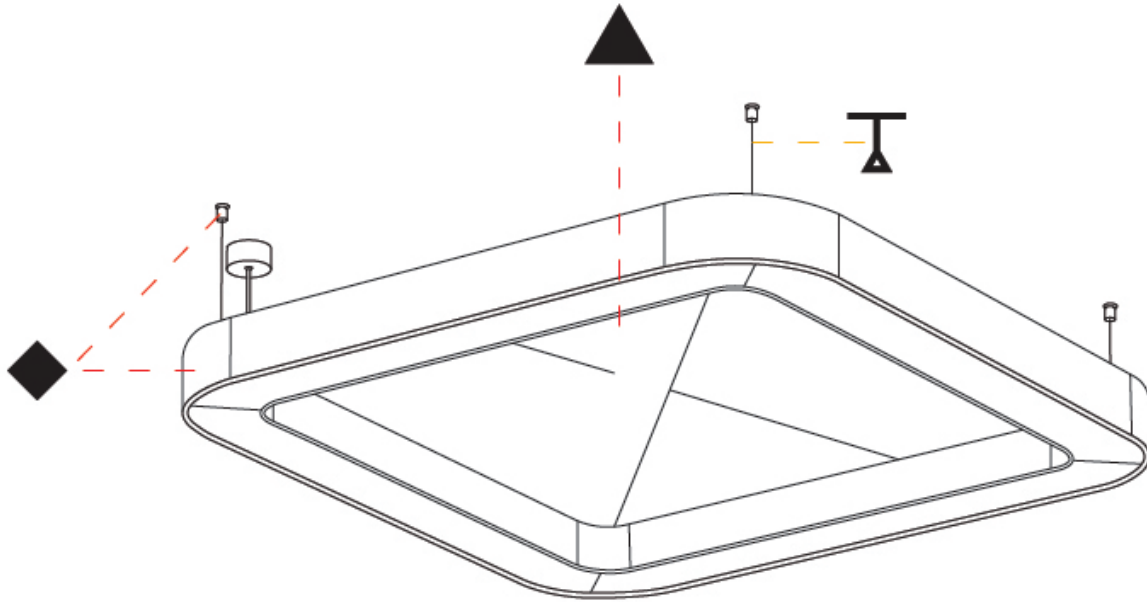

A300737-

PROJECT

TYPE

SPECIFIER

QUANTITY

DATE

A