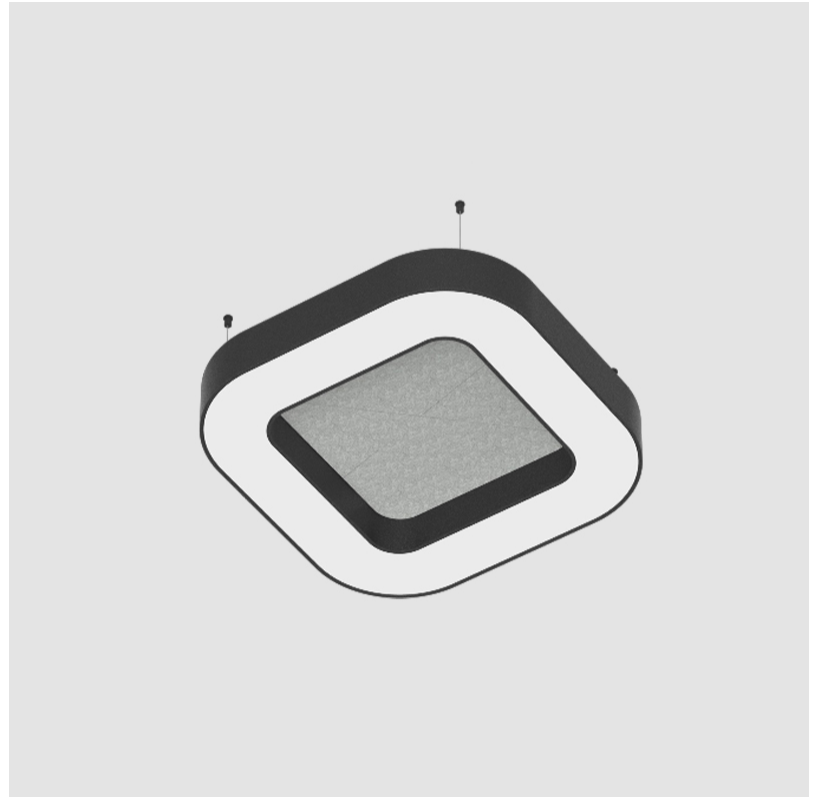

base number   LED Dimming   Color Temperature   Finishes (Diamond)   Finish Options   Diffuser Options   Cable Length

1. To build a product code in our configurator select the specify button on the base model # product page
2. To build a manual product code on this datasheet choose from the options listed below in blue font and add the suffix to the base model #

GENERAL

Series: Quantum Acoustic
Brand: Prolicht
Division: Architectural
Mounting Type: Suspension
Mounting Location: Ceiling
Subcategory: Acoustic

PHYSICAL

Shape: Round
Length (mm): 800
Length (in): 31 1/2
Width (mm): 800
Width (in): 31 1/2
Height (mm): 120
Height (in): 4 3/4
Light Distribution: Direct
Diffuser: [PMMA - Opal / Micro-Prism](#)
Fixture Finish: [SSR / BKV / CWI / CRY / HAB / UFT / ITA / RUA / FTG / MYG / LOD / PUS / FRO / FUP / KIA / POP / BLS / SPG / MEY / GOH / GUM / CHC / COM / ABZ / JAG / OBR / MOS / ROR](#)
Accent Finish: [ANC / ASH / BNA / BTC / BZE / CEL / EGG / EVG / FOG / FOS / FST / FUA / IRI / IRO / KHA / LIC / LIM / MER / MSN / MUS / ONX / PEA / PLU / POL / PPY / RAY / ROY / RST / STE / SWD / TAN / TAU](#)
Fixture Material: Aluminum
Cable Details: [2 000mm / 78 3/4" or 6 000mm / 236 1/4" Transparent Cable](#)

ELECTRICAL

Lamp Type: LED (Zhaga Standard)
Input Wattage (W): 58.7

LED

[Color Temperature (°K): 2700 / 3000 / 3500 / 4000](#)
Max. Delivered Lumen (lm): Max 6423
Nominal Lumen (lm): Max 8759
CRI: >90 CRI
Lamp Life (hrs): 50000

OPTICAL

RATINGS AND CERTIFICATIONS

Certified By: CSA Certified to UL and CSA Standards
IP rating: IP20