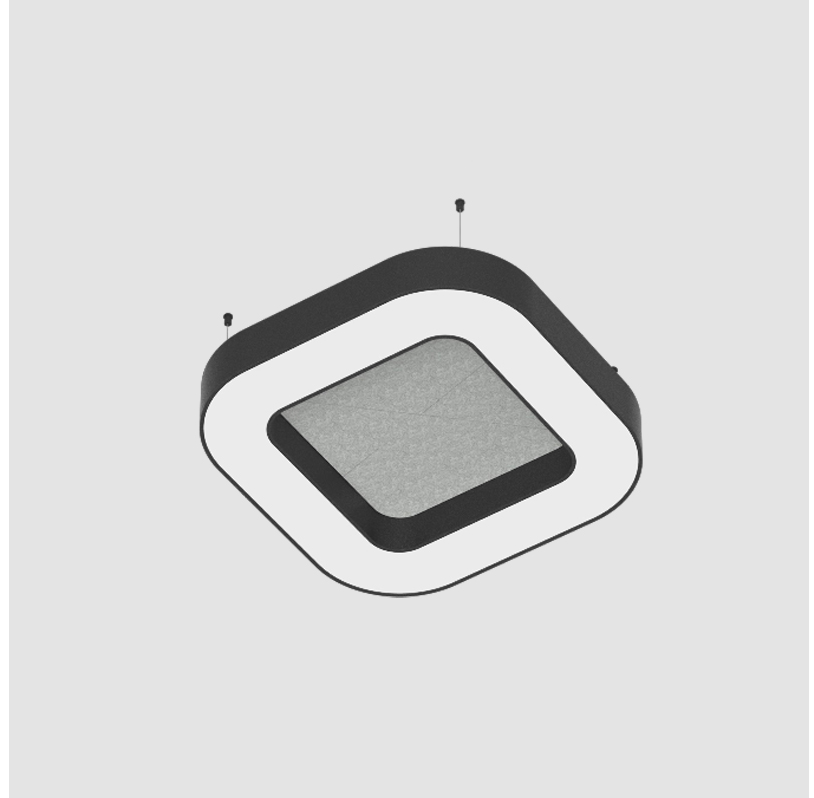

GENERAL

Series: Quantum Acoustic
Brand: Prolicht
Division: Architectural
Mounting Type: Suspension
Mounting Location: Ceiling
Subcategory: Acoustic

PHYSICAL

Shape: Round
Length (mm): 800
Length (in): 31 ½
Width (mm): 800
Width (in): 31 ½
Height (mm): 120
Height (in): 4 ¾
Light Distribution: Direct
Diffuser: [PMMA - Opal / Micro-Prism](#)
Fixture Finish: [SSR / BKV / CWI / CRY / HAB / UFT / ITA / RUA / FTG / MYG / LOD / PUS / FRO / FUP / KIA / POP / BLS / SPG / MEY / GOH / GUM / CHC / COM / ABZ / JAG / OBR / MOS / ROR](#)
Accent Finish: [ANC / ASH / BNA / BTC / BZE / CEL / EGG / EVG / FOG / FOS / FST / FUA / IRI / IRO / KHA / LIC / LIM / MER / MSN / MUS / ONX / PEA / PLU / POL / PPY / RAY / ROY / RST / STE / SWD / TAN / TAU](#)
Fixture Material: Aluminum
Cable Details: [2 000mm / 78 3/4" or 6 000mm / 236 1/4" Transparent Cable](#)

ELECTRICAL

Lamp Type: LED (Zhaga Standard)
Input Wattage (W): 118
Total Output Wattage (W): 107.3
Dimming: [Non-Dimmable](#)
Driver Included: Yes
Driver Location: Integrated
Driver Type: Constant Current - Universal
Driver Class: Class 2
Input Voltage (V): 120 - 277

LED

Color Temperature (°K): [2700 / 3000 / 3500 / 4000](#)
Max. Delivered Lumen (lm): [3319 / 3435 / 4034 / 3493](#)
Nominal Lumen (lm): [5107 / 5285 / 6206 / 5373](#)
CRI: >90 CRI
Lamp Life (hrs): 50000

OPTICAL

RATINGS AND CERTIFICATIONS

Certified By: CSA Certified to UL and CSA Standards
IP rating: IP20