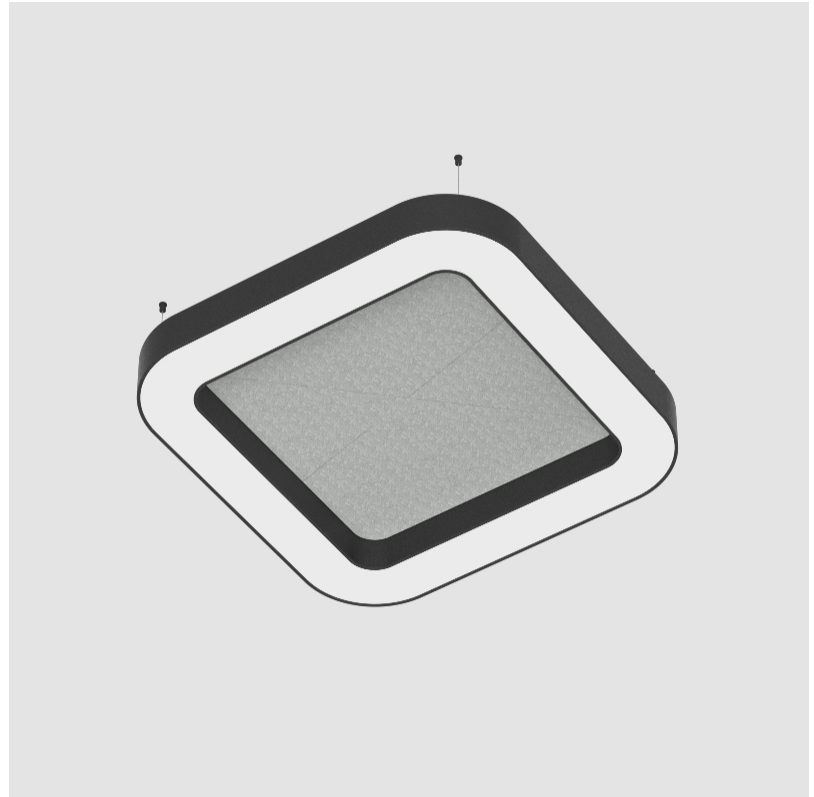

1. To build a product code in our configurator select the specify button on the base model # product page
2. To build a manual product code on this datasheet choose from the options listed below in blue font and add the suffix to the base model #

GENERAL

Series: Quantum Acoustic
Brand: Prolicht
Division: Architectural
Mounting Type: Suspension
Mounting Location: Ceiling
Subcategory: Acoustic

PHYSICAL

Shape: Round
Length (mm): 1100
Length (in): 43 ⁵/₁₆
Width (mm): 1100
Width (in): 43 ⁵/₁₆
Height (mm): 120
Height (in): 4 ³/₄
Light Distribution: Direct
Diffuser: PMMA - Opal / Micro-Prism
Fixture Finish: SSR / BKV / CWI / CRY / HAB / UFT / ITA / RUA / FTG / MYG / LOD / PUS / FRO / FUP / KIA / POP / BLS / SPG / MEY / GOH / GUM / CHC / COM / ABZ / JAG / OBR / MOS / ROR
Accent Finish: ANC / ASH / BNA / BTC / BZE / CEL / EGG / EVG / FOG / FOS / FST / FUA / IRI / IRO / KHA / LIC / LIM / MER / MSN / MUS / ONX / PEA / PLU / POL / PPY / RAY / ROY / RST / STE / SWD / TAN / TAU
Fixture Material: Aluminum
Cable Details: 2 000mm / 78 3/4" or 6 000mm / 236 1/4" Transparent Cable

ELECTRICAL

Lamp Type: LED (Zhaga Standard)
Input Wattage (W): 58.7

LED

Color Temperature (°K): 2700 / 3000 / 3500 / 4000
Max. Delivered Lumen (lm): Max 10571
Nominal Lumen (lm): Max 14416
CRI: >90 CRI
Lamp Life (hrs): 50000

OPTICAL

RATINGS AND CERTIFICATIONS

Certified By: CSA Certified to UL and CSA Standards
IP rating: IP20