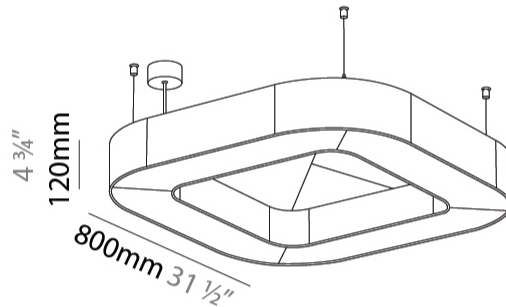

GENERAL

Series: Quantum Acoustic
Brand: Prolicht
Division: Architectural
Mounting Type: Suspension
Mounting Location: Ceiling
Subcategory: Acoustic

PHYSICAL

Shape: Round
Length (mm): 800
Length (in): 31 ½
Width (mm): 800
Width (in): 31 ½
Height (mm): 120
Height (in): 4 ¾
Light Distribution: Direct
Diffuser: [PMMA - Opal / Micro-Prism](#)
Fixture Finish: [SSR / BKV / CWI / CRY / HAB / UFT / ITA / RUA / FTG / MYG / LOD / PUS / FRO / FUP / KIA / POP / BLS / SPG / MEY / GOH / GUM / CHC / COM / ABZ / JAG / OBR / MOS / ROR](#)
Accent Finish: [ANC / ASH / BNA / BTC / BZE / CEL / EGG / EVG / FOG / FOS / FST / FUA / IRI / IRO / KHA / LIC / LIM / MER / MSN / MUS / ONX / PEA / PLU / POL / PPY / RAY / ROY / RST / STE / SWD / TAN / TAU](#)
Fixture Material: Aluminum
Cable Details: [2 000mm / 78 3/4" or 6 000mm / 236 1/4" Transparent Cable](#)

ELECTRICAL

Lamp Type: LED (Zhaga Standard)
Input Wattage (W): 118
Total Output Wattage (W): 107.3
Dimming: [Non-Dimmable](#)
Driver Included: Yes
Driver Location: Integrated
Driver Type: Constant Current - Universal
Driver Class: Class 2
Input Voltage (V): 120 - 277

LED

Color Temperature (°K): [2700 / 3000 / 3500 / 4000](#)
Max. Delivered Lumen (lm): [3319 / 3435 / 4034 / 3493](#)
Nominal Lumen (lm): [5107 / 5285 / 6206 / 5373](#)
CRI: >90 CRI
Lamp Life (hrs): 50000

OPTICAL

RATINGS AND CERTIFICATIONS

Certified By: CSA Certified to UL and CSA Standards
IP rating: IP20