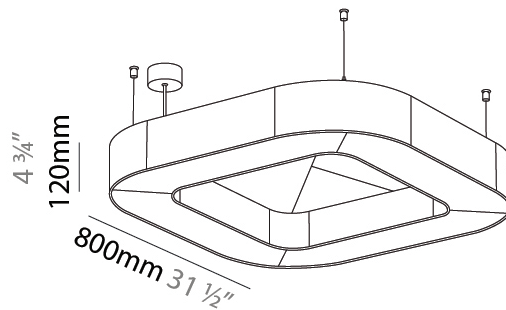

base number   LED Dimming   Color Temperature   Finishes (Diamond)   Finish Options   Diffuser Options   Cable Length

1. To build a product code in our configurator select the specify button on the base model # product page
2. To build a manual product code on this datasheet choose from the options listed below in blue font and add the suffix to the base model #

GENERAL

Series: Quantum Acoustic
Brand: Prolicht
Division: Architectural
Mounting Type: Suspension
Mounting Location: Ceiling
Subcategory: Acoustic

PHYSICAL

Shape: Round
Length (mm): 800
Length (in): 31 1/2
Width (mm): 800
Width (in): 31 1/2
Height (mm): 120
Height (in): 4 3/4
Light Distribution: Direct
Diffuser: [PMMA - Opal / Micro-Prism](#)
Fixture Finish: [SSR / BKV / CWI / CRY / HAB / UFT / ITA / RUA / FTG / MYG / LOD / PUS / FRO / FUP / KIA / POP / BLS / SPG / MEY / GOH / GUM / CHC / COM / ABZ / JAG / OBR / MOS / ROR](#)
Accent Finish: [ANC / ASH / BNA / BTC / BZE / CEL / EGG / EVG / FOG / FOS / FST / FUA / IRI / IRO / KHA / LIC / LIM / MER / MSN / MUS / ONX / PEA / PLU / POL / PPY / RAY / ROY / RST / STE / SWD / TAN / TAU](#)
Fixture Material: Aluminum
Cable Details: [2 000mm / 78 3/4" or 6 000mm / 236 1/4" Transparent Cable](#)

ELECTRICAL

Lamp Type: LED (Zhaga Standard)
Input Wattage (W): 58.7

LED

[Color Temperature (°K): 2700 / 3000 / 3500 / 4000](#)
Max. Delivered Lumen (lm): Max 6423
Nominal Lumen (lm): Max 8759
CRI: >90 CRI
Lamp Life (hrs): 50000

OPTICAL

RATINGS AND CERTIFICATIONS

Certified By: CSA Certified to UL and CSA Standards
IP rating: IP20