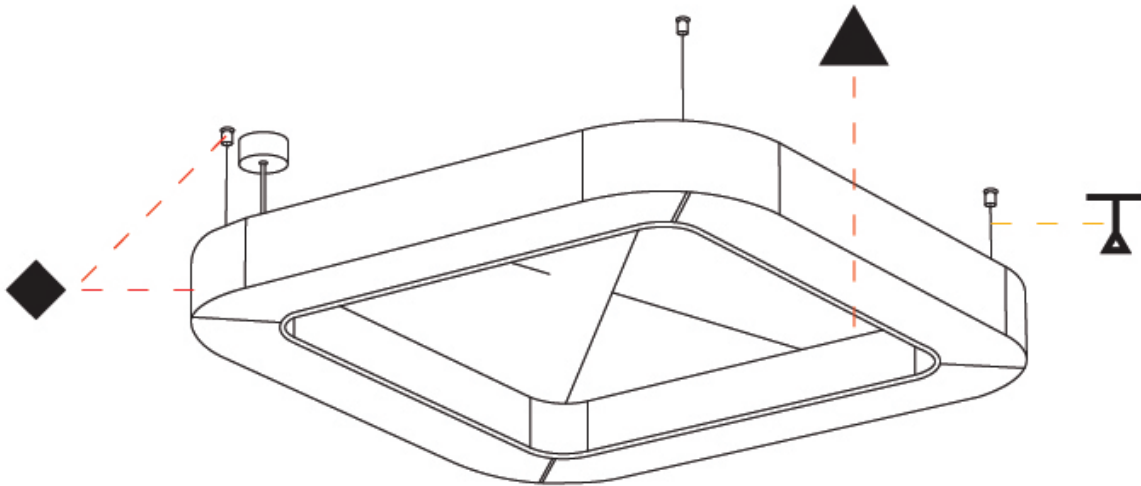

QUANTUM ACOUSTIC SUSPENSION

A300733-

PROJECT	_____
TYPE	_____
SPECIFIER	_____
QUANTITY	_____
DATE	_____

A